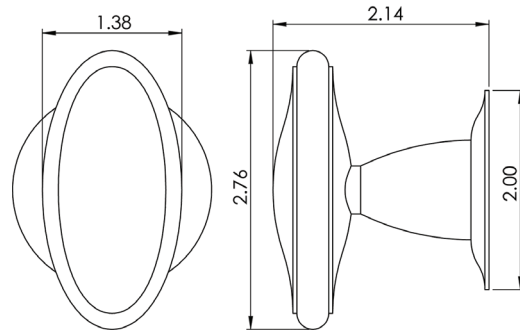

- Classic French Deco Design
- Solid Forged Brass Knob and Rose
- Hand Polished
- Fully Concealed Mounting
- All IML Privacy and Tubular Mortise Bolt Privacy Sets come with ER Trim Standard on the Exterior. Exterior Bit Key Trim can be substituted for no additional charge.