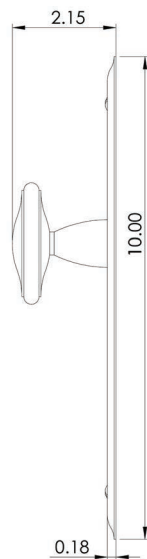

French Deco Escutcheon with
French Deco Round Knob KNB1042