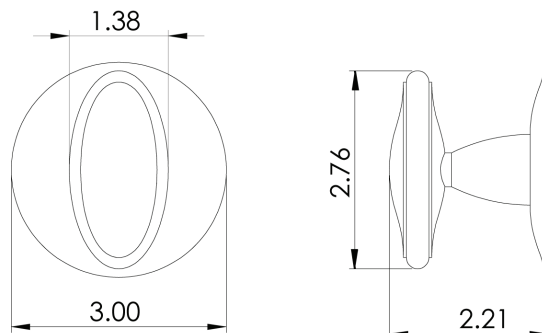

- Classic French Deco Design
- Solid Forged Brass Knob and Rose
- Hand Polished
- Fully Concealed Mounting
- All IML Privacy and Tubular Mortise Bolt Privacy Sets come with ER Trim Standard on the Exterior. Exterior Bit Key Trim can be substituted for no additional charge.