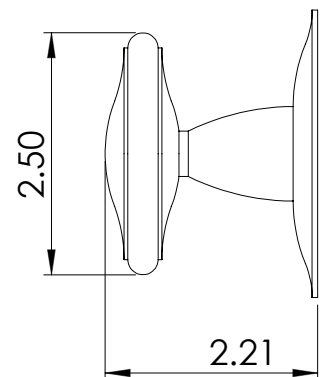

French Deco Round Knob on Rose

French Deco Round Knob on Small French Deco Rose

- Classic French Deco Design
- Solid Forged Brass Knob and Rose
- Hand Polished
- Fully Concealed Mounting
- All IML Privacy and Tubular Mortise Bolt Privacy Sets come with ER Trim Standard on the Exterior. Exterior Bit Key Trim can be substituted for no additional charge.

French Deco Round Knob on Large French Deco Rose

- Classic French Deco Design
- Solid Forged Brass Knob and Rose
- Hand Polished
- Fully Concealed Mounting
- All IML Privacy and Tubular Mortise Bolt Privacy Sets come with ER Trim Standard on the Exterior. Exterior Bit Key Trim can be substituted for no additional charge.

French Deco Round Knob KNB1042
French Deco Large Rose Ros1037