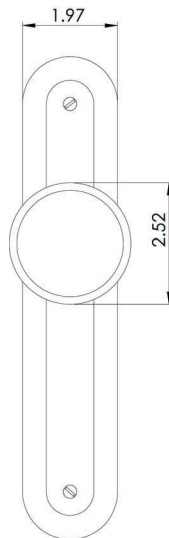

French Deco Escutcheon with
French Deco Round Knob KNB1042